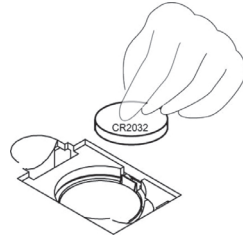

Importato e distribuito da/Imported and distributed by
GIMA S.p.A.
Via Marconi, 1 - 20060 Gessate (MI) Italy
gima@gimaitaly.com - export@gimaitaly.com
www.gimaitaly.com

FEATURES & SPECIFICATION

- Auto ON
- Auto OFF
- Weight Units:kg,lb,st:lb
- Capacity;150kg/330lb/23st:8lb
- Graduation: 0.1kg/0.2lb/0.2lb(1lb,≥20st)
- Overload indication: “ — — — — ”
- Low battery indication “Lo”
- Power supply: 1 x CR2032 battery

LCD Full Display

TO CHANGE BATTERY

- Ensure +/- terminals are correct way around.
 - Use proper tool to help release the battery from the compartment if necessary.
- Please remove the insulating strip before use.