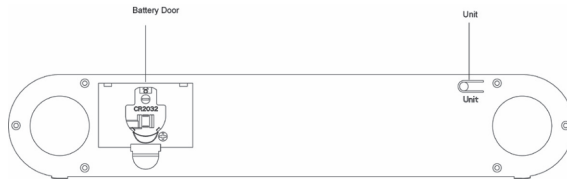

FUNCTION KEYS

OPERATION INSTRUCTIONS

1. Press UNIT key to switch on and select unit.
2. Place the scale on the solid and flat ground ,let the scale turn off automatically.
3. User stand on the platform of scale directly, it will flicker and lock on the LCD after the weight steady, then automatically turn off after 10 seconds.
4. If without any operation , it'll turn off automatically
5. When you don't use it ,please balanced lay it, then do not put any item on the scale.