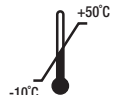

GIMA

PROFESSIONAL MEDICAL PRODUCTS

BILANCIA VETERINARIA - MEDIA
DIGITAL VET SCALE - MEDIUM
BALANCE VÉTÉRINAIRE DIGITALE - MOYENNE
BÁSCULA VETERINARIA - MEDIA
ESCALA VETERINÁRIA - MÉDIA
VETERINÄRSKALA – DURCHSCHNITT
ΒΕΤΕΡΙΝΑΡΕΗ ΚΑΙΤΑΡ - СРЕДЕН
VETERINÁRNÍ MĚŘÍTKO - PRŮMĚR
ΚΤΗΝΙΑΤΡΙΚΗ ΚΛΙΜΑΚΑ - ΜΕΣΟΣ ΟΡΟΣ
ELÄINLÄÄKINVÄLINEN ASAKA - KESKIMÄÄRIN
ÁLLATORVOSI MÉRLEG - ÁTLAGOS
SKALA WETERYNARYJNA - ŚREDNIA
SCALA VETERINARĂ – MEDIE
VETERINÁRNA STUPEŇ - PRIEMER

REF 6680 (Gima 27258) - 6681 (Gima 27259)

Manufacturer/Fabbricante/Fabricant/Fabricante/ Hersteller/ производител/
Výrobce/ Κατασκευαστής/ Valmistaja/ Gyártó/ Producent/ Producător

Výrobca:

Momert Zrt.

2400 Dunaújváros - HUNGARY, Papírgyári út 12-14

Made in Hungary

Distribuito da/Distributed by/Distribué par/Distruido por/ Vertrieben von/ Разпространява се от/
Distribuovaný/Διανέμονται από/ Jakelija/Forgalmazza/ Dystrybuowane przez/ Distribuit de/ Distribuovaný

Gima S.p.A.

Via Marconi, 1 - 20060 Gessate (MI) Italy

gima@gimaitaly.com - export@gimaitaly.com

www.gimaitaly.com