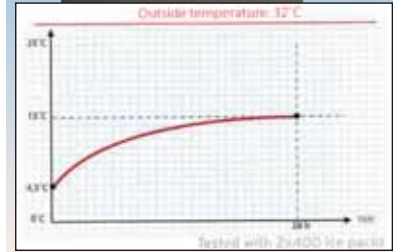

PROFESSIONAL ELECTROBOXES AND COOLBOXES MADE IN ITALY

- **27212 PORTABLE COOLBOX 30 I**
  Size: 29.7x39,5xh 48 cm. Equipped with ice packs 2x400 and removable thermic cube case. Possibility to insert up to 3 small + 3 medium cube case (27204+27205)

TECHNICAL SPECIFICATIONS
Fully hermetic cover through co-injection moulded rubber seal
Vertical space for up to six 2 litres bottles
Ergonomically shaped body
Insulated lid
Special insulation by high density PU foam.