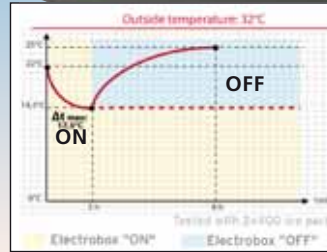

- **27212 PORTABLE COOLBOX 30 I**
  Size: 29.7x39,5xh 48 cm. Equipped with ice packs 2x400 and removable thermic cube case. Possibility to insert up to 3 small + 3 medium cube case (27204+27205)

TECHNICAL SPECIFICATIONS
Fully hermetic cover through co-injection moulded rubber seal
Vertical space for up to six 2 litres bottles
Ergonomically shaped body
Insulated lid
Special insulation by high density PU foam.

- **27215 PROFESSIONAL ELECTROBOX 40 I**
  Size: 45x58xh 38 cm. Power: 230V and 12V VDC (car) Equipped with 2x400 ice packs and removable large thermic cube case 29x16x24 cm. Possibility for insert up to 2 small + 2 medium cube cases (27204+27205)

TECHNICAL SPECIFICATIONS
Adjustable temperature with thermostat +/-
Inside and outside temperature display
Soft touch operating panel
Built-in car battery saver
Intelligent power save circuit
Programmable switching on function
Vertical space for up to six 2 litres bottles
Works both upright and lying
Removable grid dividers can be used as shelves
Sturdy wheels and pull-out handle for easy carrying
Insulation by expanded polystyrene