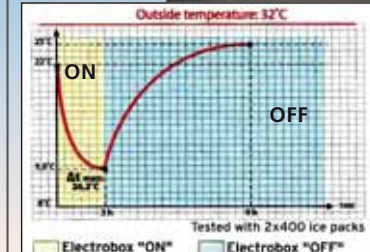

THERMAL BAG

Size: 34 x 25 x 24 cm

- **27209 THERMAL BAG - Colour yellow - nylon**
  Thermal bag with pockets. Its temperature pack maintains cold or hot temperature for prolonged periods. Beautifully crafted, durable, insulated bag with detachable shoulder straps. 3 temperature packs included. Internal size: 30 x 23 x 21 cm. Made in Italy
- **27219 THERMAL BAG TEMPERATURE PACK**

PROFESSIONAL COOL BAG

Waterproof zips

Removable shoulder strap

High quality insulation

Tested inner temperature 30°C for 11h at room temp 34°C

Padded PC case

- **27210 MEDI EXECUTIVE PROFESSIONAL INSULATED COOL BAG**
  Professional bag studied for lab samples and medicines transportation. Two compartments separated by inner removable panel: one for documents and one for medicines. Comes with included 2 cube cases and 3 soft ice cooling cushions. Size 38x25x31 cm.

PROFESSIONAL VACCINE CARRIER

- **27211 PROFESSIONAL VACCINE CARRIER**
  Compact, extra strong with special insulation by high density PU foam suitable for transportation of vaccine. Comes complete with 8 empty ice-packs 400 ml suitable for a cold life of 40 hours at 8°C with external temperature of 43°C without opening. Body and lid with gaskets for better insulation. Size: 26x22x32 cm. Made in Italy.

THERMIC CUBE CASES

1. **27204 THERMIC CASE - small**
     16.5x8.5xh 13.5 cm
   - **27205 THERMIC CASE - medium**
     16.5x8.5xh 18.5 cm
2. Light and compact insulated bag. Can be used alone or as accessory to cool boxes and bags.

PROFESSIONAL ELECTROBOXES AND COOLBOXES MADE IN ITALY

- **27212 PORTABLE COOLBOX 30 I**
  Size: 29.7x39,5xh 48 cm. Equipped with ice packs 2x400 and removable thermic cube case. Possibility to insert up to 3 small + 3 medium cube case (27204+27205)