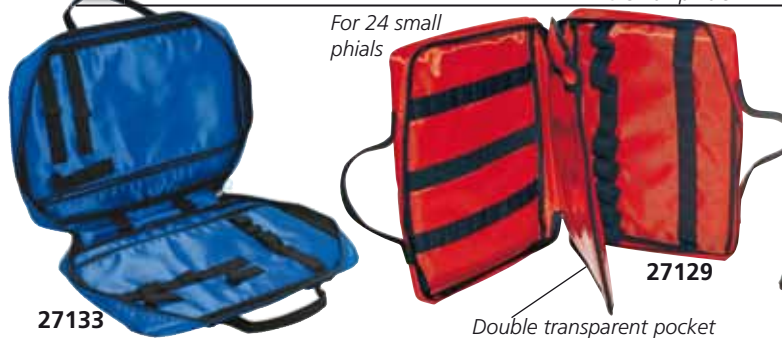

VIAL BAGS

- **27129 MAXI VIALS BAG Colour red - cordura**
  The best way to protect, identify and organize up to 46 phials of any size. Made of two parts, with elastic strips for holding 9 big and 37 small ampoules. Central partition with transparent polyvinyl window for documents. Size: 29x22xh 7 cm.
- **27133 MEDICATION BAG - Colour blue - cordura**
  Compact cordura bag made in water-proof anti-scratch material: 2 internal zip pockets and 9 elasticated retainers for more instruments. Size: 34x24xh 7 cm.