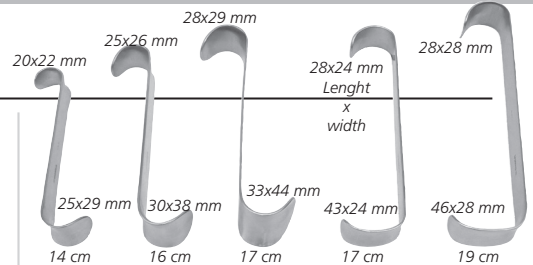

1. **26877** Roux Retractor set of 5 (3+2)

1. **26862** Volkman- 3 teeth - sharp - 22 cm
2. **26863** Volkman- 3 teeth - blunt - 22 cm

1. **26861** Langenbeck Retractor - 21 cm

DERMATOLOGY INSTRUMENTS AND KIT

1. **26707** ● Forceps surgery - 14 cm

1. **26724** ● Forceps thin end - 12 cm

1. **26821** ● Unna round - 14 cm

1. **26820** ● Unna Oval - 14 cm

1. **26823** ● Round forceps - 9 cm

1. **26822** ● Scissors IRIS straight- 11 cm
2. **26824** Scissors IRIS curved - 11 cm

1. **26825** Katsch - 14 cm

1. **26826** Gillies hook - 15 cm - small

1. **26830** DERMATOLOGY KIT
   Includes 6 instruments marked with ●