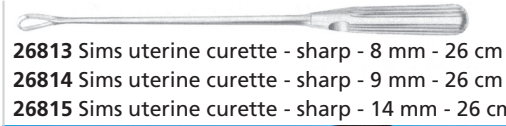

- 26825** Katsch - 14 cm

- 26826** Gillies hook - 15 cm - small

- **26830** DERMATOLOGY KIT  
Includes 6 instruments marked with ●

26830

## GYNAECOLOGY INSTRUMENTS AND KIT

- 26807** Novak suction cannula - 23 cm

- 26804** ★ Sims histerometer - 33 cm - silver

- 26803** ★ Bosch/Sims scissors - 23 cm

- 26802** ★ Schroeder forceps - 25 cm  
(Pozzi-Palmer)

- 26801** ★ Foerster forceps - 25 cm

- **26810** GYNAECOLOGY KIT  
Includes 4 instruments marked with ★ in a nice nylon bag.

- 26813** Sims uterine curette - sharp - 8 mm - 26 cm
- 26814** Sims uterine curette - sharp - 9 mm - 26 cm
- 26815** Sims uterine curette - sharp - 14 mm - 26 cm