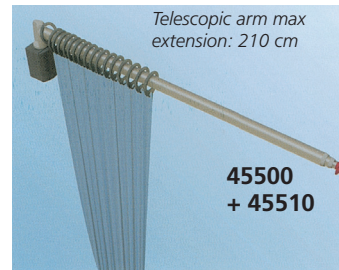

AN INTEGRATED SYSTEM OF TREVIRA® CURTAINS

A COMPLETE SEPARATION SYSTEM

A complete system to create separations inside hospital rooms or outpatient wards.

System includes

4 STRUCTURES - include rings

- adjustable wall arms manual or electric
- window curtain rails
- cabin curtain rail
- trolleys with 1 or 2 curtains

Size: 80x80 need curtains 225xh 180 cm

Swing arm curtains - manual

Swing arm curtain is adjustable horizontally (180°) and can be bent down to 90° (45501 only) when not in use.

Telescopic tubular arm extension: open 210 cm, closed 88 cm (45500) or 100 cm (45501).