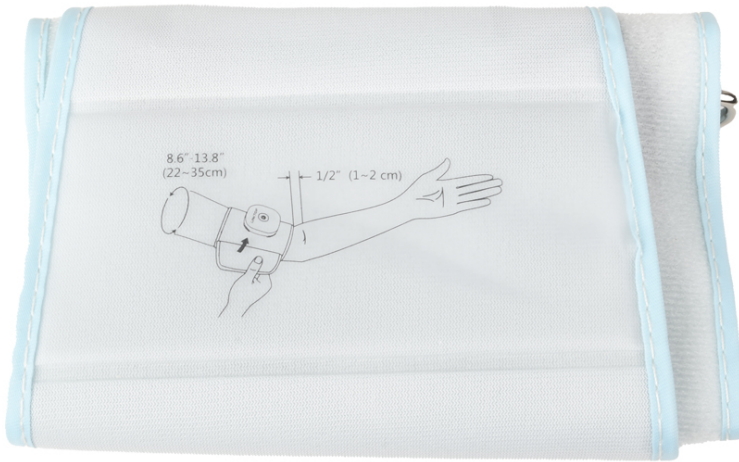

CUFF 22-35 cm for 35192 - spare

Product Code 35193

Unit of sale 1 pc

Minimum order 1

Type Spare part

Class

UK-REP No

CH-REP No

EAN/UPC 8023279351934

Description

CUFF 22-35 cm - spare