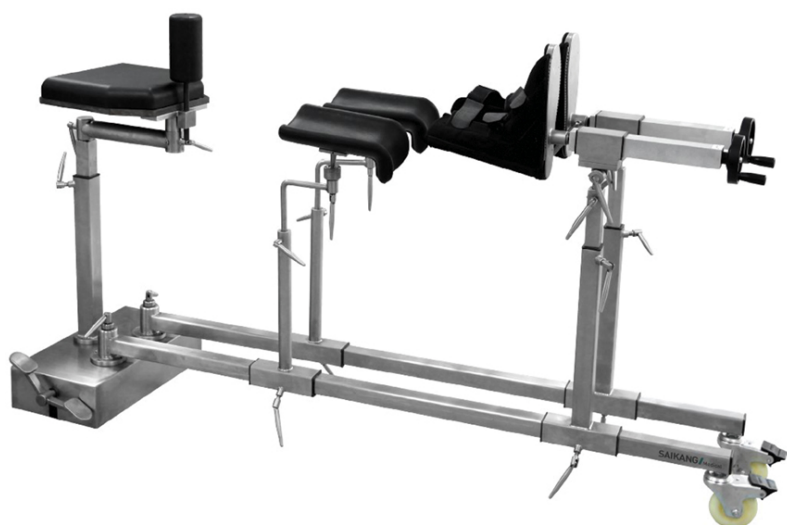

ORTHOPEDIC FRAME 170-190x48x77-102 cm for 44775 - optional

Product Code	44777
--------------	-------

Unit of sale	1 pc
--------------	------

Minimum order	1
---------------	---

Type	Spare part
------	------------

Class	
-------	--

UK-REP	Yes
--------	-----

EAN/UPC	8023279447774
---------	---------------

Description

Multi-functional orthopedic frame - optional

Traction stroke = 200 mm

Adjustable length and height 170-190x48x77-102 cm