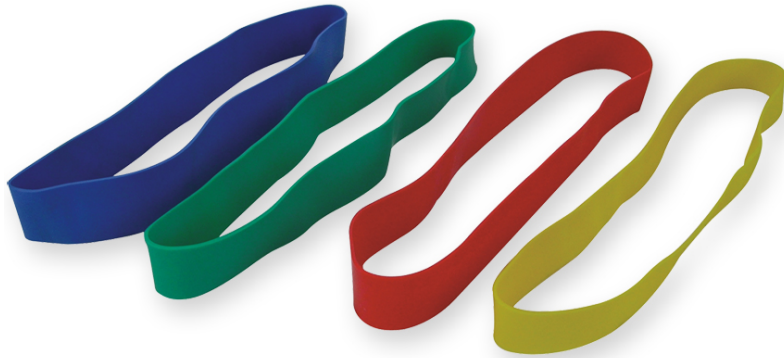

SET OF LATEX TONE LOOPS

Product Code	47040
Unit of sale	set of 4 pcs
Minimum order	1
Type	No medical device
Class	

UK-REP	Not required
CH-REP	Not required
EAN/UPC	8023279470406
PARAF	977817194

Description

SET OF 4 TONE LOOPS

The closed-loop flat band fits comfortable around the upper and lower legs. It helps to exercise the muscles of hips and legs.

Set includes 4 below loops: each in a different colour-coded level.

Tone loop 18 mm x 58 cm x 1.4 mm (X-Light - yellow)

Tone loop 24 mm x 58 cm x 1.4 mm (Medium - red)

Tone loop 24 mm x 58 cm x 1.6 mm (Heavy - green)

Tone loop 30 mm x 58 cm x 1.6 mm (X-Heavy - blue)