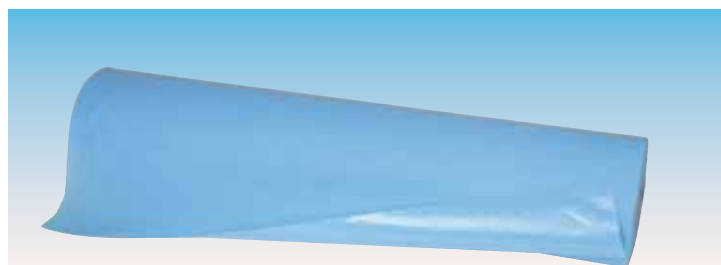

COUCH PAPER ROLLS

COUCH PAPER ROLLS

A complete range of hygienic and resistant couch paper manufactured in Italy in pure cellucotton or cellucotton/polythene. Each roll is individually packed in plastic bag for best protection. Atoxic. Available with standard 38 or 40 cm perforation or 190 cm perforation (full person size).

• 27418 COUCH ROLL HOLDER

Adjustable roll holder suitable for round (Ø 27-30 mm) or square (27-30 mm x 27-30 mm) metal couch leg.

MADE IN ITALY

OTHER SIZES OF COUCH ROLL PAPERS AVAILABLE ON REQUEST

COUCH PAPER ROLLS

MATERIAL	Cellucotton embossed		Microembossed glued						Pure wadding of cellulose ply coated with a polythene protection					
	GIMA code	27410	27411	27412	27424	27427	27428	27432	27419	27414	27413	27415	27395	27396
Colour	white	white	white	white	white	white	white	white	white	light blue	white	white	light blue	white
Ply	1 ply	2 ply	2 ply	2 ply	2 ply	2 ply	2 ply	2 ply	2 ply	12 g/m ² polyth.	12 g/m ² polyth.	8 g/m ² polyth.	12	7
Weight	30 g/m ²	2x20 g/m ²	2x17 g/m ²	2x17 g/m ²	2x17 g/m ²	2x17 g/m ²	2x17 g/m ²	2x17 g/m ²	2x17 g/m ²	25/27 g/m ²	25/27 g/m ²	26/28 g/m ²	23 g/m ²	22 g/m ²
Length	95 m	47.5 m	46 m	50 m	100 m	50 m	80 m	80 m	80 m	50 m	50 m	50 m	68 m	100 m
Height	50 cm	59 cm	50 cm	50 cm	50 cm	59 cm	59 cm	59 cm	59 cm	50 cm	50 cm	60 cm	50 cm	60 cm
N. of sheet	250	125	135	132	263	132	210	42	132	132	132	178	263	
Perforation	38 cm	38 cm	34 cm	38 cm	38 cm	38 cm	38 cm	190 cm	38 cm	38 cm	38 cm	38 cm	38 cm	
Rolls per box	6	6	9	9	6	9	6	6	6	6	6	6	6	

SUITCASE COUCH

MADE IN ITALY

Couch size:
187.5x64xh 71 cm (open)
93x68xh 14 cm (folded)

• **27407 SUITCASE COUCH - black**
Chromed steel and folding legs. Upholstered covering in washable material. Resin padded. Max load: 100 kg. Weight: 16.5 kg. Supplied with a velvet bag for easy transport. Packing: 95x18x73.5 cm. Manual: GB, IT, NL.