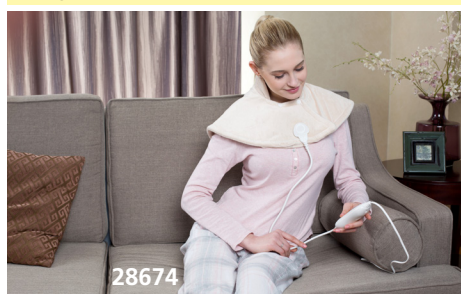

28670

TECHNICAL SPECIFICATIONS

Size:	60x62 cm
Power consumption:	100 W
Voltage:	220-240 V

28674