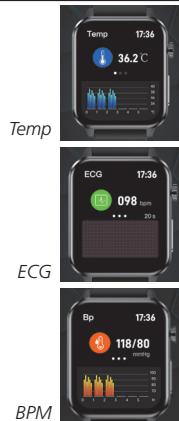

- simple self-explanatory menu guide on the glass surface
- no limit on measurement for over- and underweight people
- clothing weight value seasonally adjustable
- print-out of data/time, weight, data analysis and recommendations for nutrition and fitness activities
- software to edit the print-out and settings in DE, GB, FR, NL, ES, IT, HU, CZ, FI, SE, NO, DK, GR, PL, SI, RU, TR can be downloaded from www.soehnle.com

Aluminium stand

USB port opposite to LCD for direct connection to PC for customize set-up (charging logo, ...)

Print-out can be with your logo in 17 languages

Integrated printer

TECHNICAL SPECIFICATIONS

Capacity:	180 kg
Sensitivity:	100 g / 0.2 lb
Size - weight:	365x490xh 1,290 mm - 15.8 kg
Platform size:	365x480xh 45 mm
Power supply:	100-240 V, 50/60 Hz

SMART WATCHES WITH 11 PARAMETERS

27232

- 11 PARAMETERS:**
 BODY TEMPERATURE
 HEART RATE
 ECG
 BPM
 SpO₂
 RESPIRATION RATE
 SLEEP
 SPORTS
 CALORIES
 STEPS
 WEATHER

27233

- 27232 QUADRANT SMART WATCH
- 27233 SPORTPIX SMART WATCH

Smart watches designed to monitor different health and sport parameters. Two types of watches with same functionalities: Sportpix is more suitable for sport activities; Quadrant for all occasions, from work to leisure. In addition to the above parameters, both watches include stopwatch, music player and photos. Wireless connection to SIMPLO App, compatible with Android 8.1 and above, iOS 13 and above.