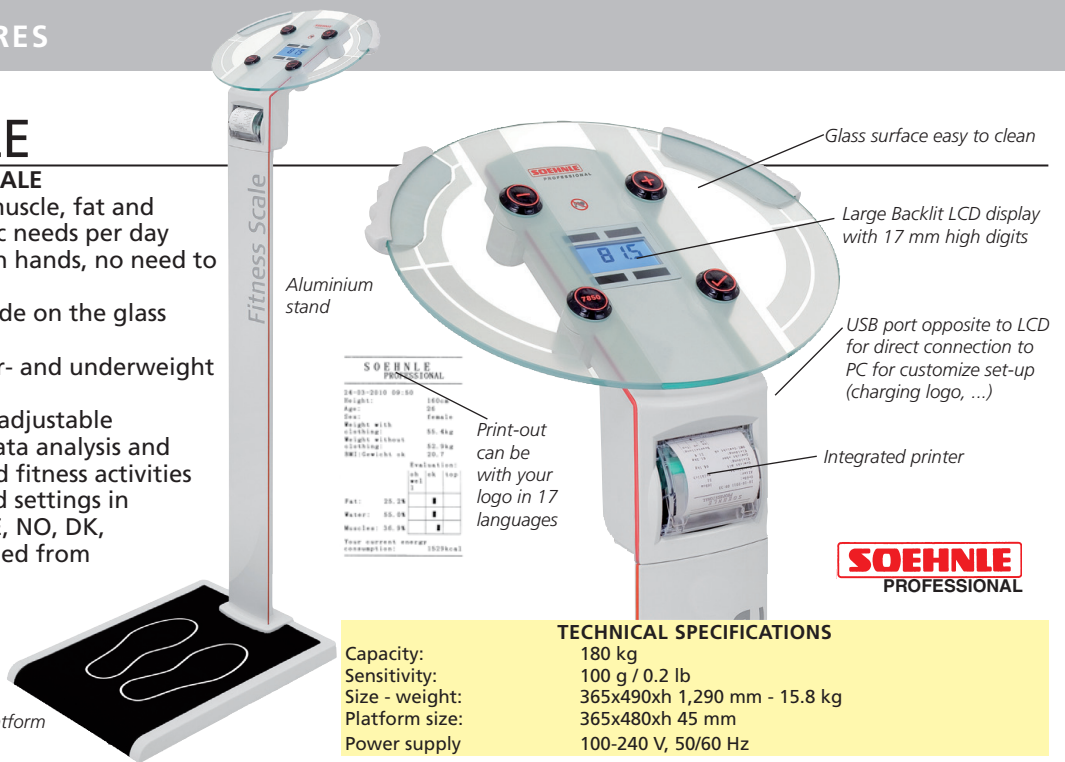

FITNESS SCALE

• 27286 SOEHNLE 7850 FITNESS SCALE

Fitness scale for measurement of muscle, fat and water components, BMI and caloric needs per day - impedance measurement through hands, no need to take off the shoes

- kg/lbs/st selection function
Manual in: GB, FR, IT, DE, CZ.

- 35674 PAPER ROLL 57mm x 25m
- box of 20

Extra large weighing platform

Glass surface easy to clean

Large Backlit LCD display with 17 mm high digits

Aluminium stand

USB port opposite to LCD for direct connection to PC for customize set-up (charging logo, ...)

Print-out can be with your logo in 17 languages

Integrated printer

TECHNICAL SPECIFICATIONS

Capacity:	180 kg
Sensitivity:	100 g / 0.2 lb
Size - weight:	365x490xh 1,290 mm - 15.8 kg
Platform size:	365x480xh 45 mm
Power supply:	100-240 V, 50/60 Hz

TECHNICAL SPECIFICATIONS

Display:	4 level brightness adjustment
Size - weight:	42x23x9.5 mm - 25 g
Lithium battery:	90 mAh - charging time 1.5/2 hours
Power supply:	USB rechargeable battery Liquid protection: IP67