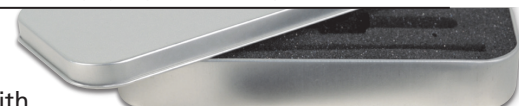

WELCH ALLYN PENLIGHT

- 25622 W.A. HALOGEN PENLIGHT with 2 x AAA batteries Professional bright white halogen light. Durable solid brass construction.
- 25618 BULB for W.A. PENLIGHT - spare

HEINE MINI-C LED^{HQ} LIGHT

- 25630 HEINE MINI-C EXAMINATION LIGHT LED^{HQ} - D008.73.109 Compact, long-life pocket diagnostic light. 20,000 switch cycles guaranteed. Replaceable batteries size AAA (included).

TOP QUALITY BULB OR LED PENLIGHTS

Professional penlights, also suitable for diagnostic, with bulb or white LED with quick clip shifter mechanism or push button (25634).

Argenta and Elegance made of anodized aluminium, Nova in top-quality ABS plastic housing. Supplied with 2x1.5V AAA batteries.

GIMA code	Description	Light	Light intensity	Material	Supplied with batteries	Colour	Medical device	on/off by
25632	Argenta torch	bulb	4.5 lux	metal	2 x AAA	black	Class I	Pocket clip
25633	Argenta torch	bulb	4.5 lux	metal	2 x AAA	silver	Class I	Pocket clip
25638	Argenta torch	bulb	4.5 lux	metal	2 x AAA	green	Class I	Pocket clip
25634	Elegance torch	bulb	4.5 lux	metal	2 x AAA	blue	Class I	Push button
25440	Nova torch	LED	25,000 m	plastic	2 x AAA	white	Class I	Pocket clip
25442	Argenta torch	LED	25,000 m	metal	2 x AAA	blue	Class I	Pocket clip

BULB OR LED TORCHES PENLIGHTS