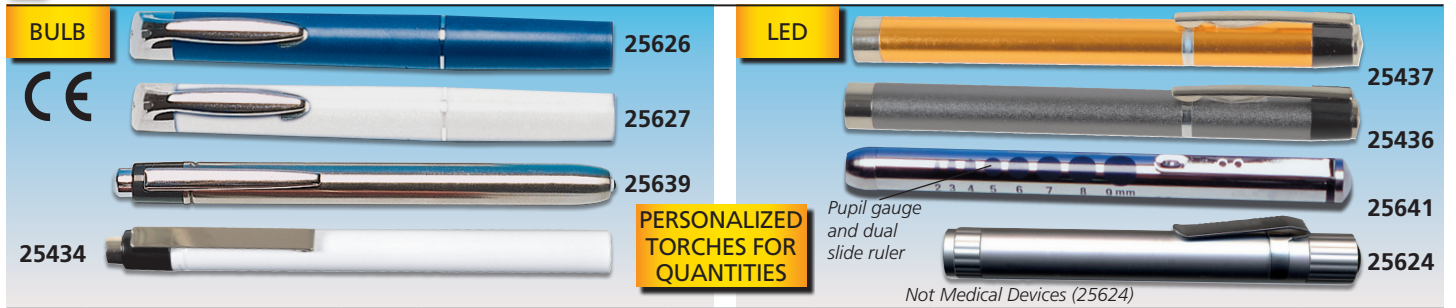

BULB OR LED TORCHES PENLIGHTS

GIMA code	Description	Light	Material	Supplied with batteries	Colour	Packaging	Multilingual instructions	on/off by
25626	Alfa torch	bulb	plastic	2 x AAA	blue	Blister	GB, FR, IT, ES, PT, DE	Pocket clip
25627	Alfa torch	bulb	plastic	2 x AAA	white	Blister	GB, FR, IT, ES, PT, DE	Pocket clip
25639	Beta torch	bulb	stainless steel	2 x AAA	silver	Plastic case	GB, FR, IT, ES	Push button
25434	Stylo torch	bulb	metal	2 x AAA	white	Blister	GB, FR, IT, ES, PT, DE	Push button
25641	Spirit torch	LED	chrome plated brass	2 x AAA	silver	Box	GB, FR, IT, ES	Pocket clip
25436	Omega Torch	LED	metal	2 x AAA	silver	Plastic case	GB, FR, IT, ES	Pocket clip
25437	Omega Torch	LED	metal	2 x AAA	gold	Plastic case	GB, FR, IT, ES	Pocket clip
25624	GIMA torch - no M.D.	LED	metal	1 x AAA	silver	Box	GB, FR, IT, ES, PT, DE, PL, RO, HU, CZ, GR, Arabic	Push button

DELTA PENLIGHTS WITH TONGUE DEPRESSOR HOLDER

1. 25628 DELTA "LED" PENLIGHT - red
   - 25629 DELTA "LED" PENLIGHT - blue
2. Delta penlights are supplied in aluminium box with 2 AAA batteries and holder for tongue depressors (tongue depressor not included). Box and instructions in: GB, FR, IT, ES, PT, DE.

1. 25625 DELTA "LED" OTOSCOPE PENLIGHT - black
2. Same as 25628-9 but with otoscope head, 3 ear funnels and 5 black plastic tongue depressors.
3. 31345 REUSABLE EAR SPECULUM 2.0 mm - bag of 25
   - 31346 REUSABLE EAR SPECULUM 4.0 mm - bag of 25